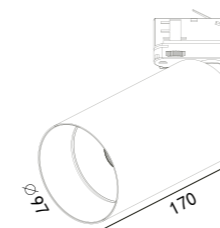

227 127
LED Power 13W
Colour Temp 2700/3000K / 4000/5000K
Luminous 1101lm / 11268lm