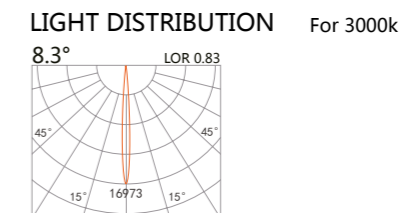

TRACK-SPOT LIGHT MEIS

227 124
LED Power 8.2W
Colour Temp 2700/3000K / 4000/5000K
Luminous 754lm / 754lm

227 126
LED Power 13W / 12W_{CWD}
Colour Temp 2700/3000K / 4000/5000K / 1800~3000K
Luminous 1425lm / 1526lm / 1045lm

227 127
LED Power 13W
Colour Temp 2700/3000K / 4000/5000K
Luminous 1101lm / 11268lm

227 129
LED Power 29W
Colour Temp 2700/3000K / 4000/5000K
Luminous 3442lm / 3442lm

white grey black