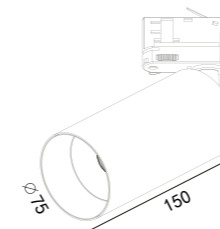

TRACK-SPOT LIGHT MEIS

227 124
LED Power 8.2W
Colour Temp 2700/3000K / 4000/5000K
Luminous 754lm / 754lm

227 126
LED Power 13W / 12W_{CWD}
Colour Temp 2700/3000K / 4000/5000K / 1800~3000K
Luminous 1425lm / 1526lm / 1045lm

227 127
LED Power 13W
Colour Temp 2700/3000K / 4000/5000K
Luminous 1101lm / 11268lm

227 129
LED Power 29W
Colour Temp 2700/3000K / 4000/5000K
Luminous 3442lm / 3442lm

white grey black