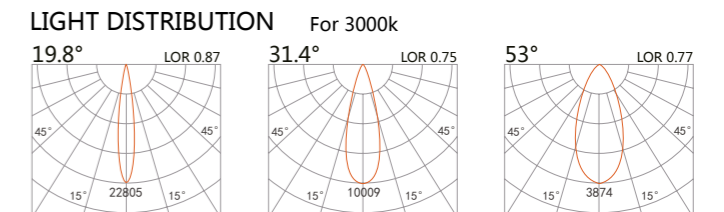

TRACK-SPOT LIGHT MEIS

227 124
LED Power 8.2W
Colour Temp 2700/3000K / 4000/5000K
Luminous 754lm / 754lm

227 126
LED Power 13W / 12W_{CWD}
Colour Temp 2700/3000K / 4000/5000K / 1800~3000K
Luminous 1425lm / 1526lm / 1045lm

227 127
LED Power 13W
Colour Temp 2700/3000K / 4000/5000K
Luminous 1101lm / 11268lm

227 129
LED Power 29W
Colour Temp 2700/3000K / 4000/5000K
Luminous 3442lm / 3442lm

white grey black