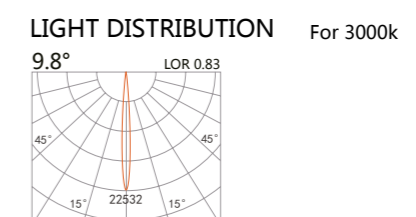

TRACK-SPOT LIGHT MEIS

227 124
LED Power 8.2W
Colour Temp 2700/3000K / 4000/5000K
Luminous 754lm / 754lm

227 126
LED Power 13W / 12W_{CWD}
Colour Temp 2700/3000K / 4000/5000K / 1800~3000K
Luminous 1425lm / 1526lm / 1045lm

227 127
LED Power 13W
Colour Temp 2700/3000K / 4000/5000K
Luminous 1101lm / 11268lm

227 129
LED Power 29W
Colour Temp 2700/3000K / 4000/5000K
Luminous 3442lm / 3442lm

white grey black