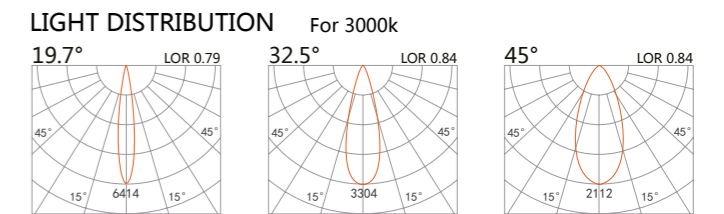

TRACK-SPOT LIGHT MEIS

227 124
LED Power 8.2W
Colour Temp 2700/3000K / 4000/5000K
Luminous 754lm / 754lm

227 126
LED Power 13W / 12W_{CWD}
Colour Temp 2700/3000K / 4000/5000K / 1800~3000K
Luminous 1425lm / 1526lm / 1045lm

227 127
LED Power 13W
Colour Temp 2700/3000K / 4000/5000K
Luminous 1101lm / 11268lm

227 129
LED Power 29W
Colour Temp 2700/3000K / 4000/5000K
Luminous 3442lm / 3442lm

white grey black