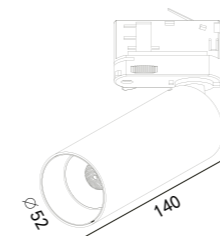

TRACK-SPOT LIGHT MEIS

227 124
LED Power 8.2W
Colour Temp 2700/3000K / 4000/5000K
Luminous 754lm / 754lm

227 126
LED Power 13W / 12W_{CWD}
Colour Temp 2700/3000K / 4000/5000K / 1800~3000K
Luminous 1425lm / 1526lm / 1045lm

227 127
LED Power 13W
Colour Temp 2700/3000K / 4000/5000K
Luminous 1101lm / 11268lm

227 129
LED Power 29W
Colour Temp 2700/3000K / 4000/5000K
Luminous 3442lm / 3442lm

white grey black